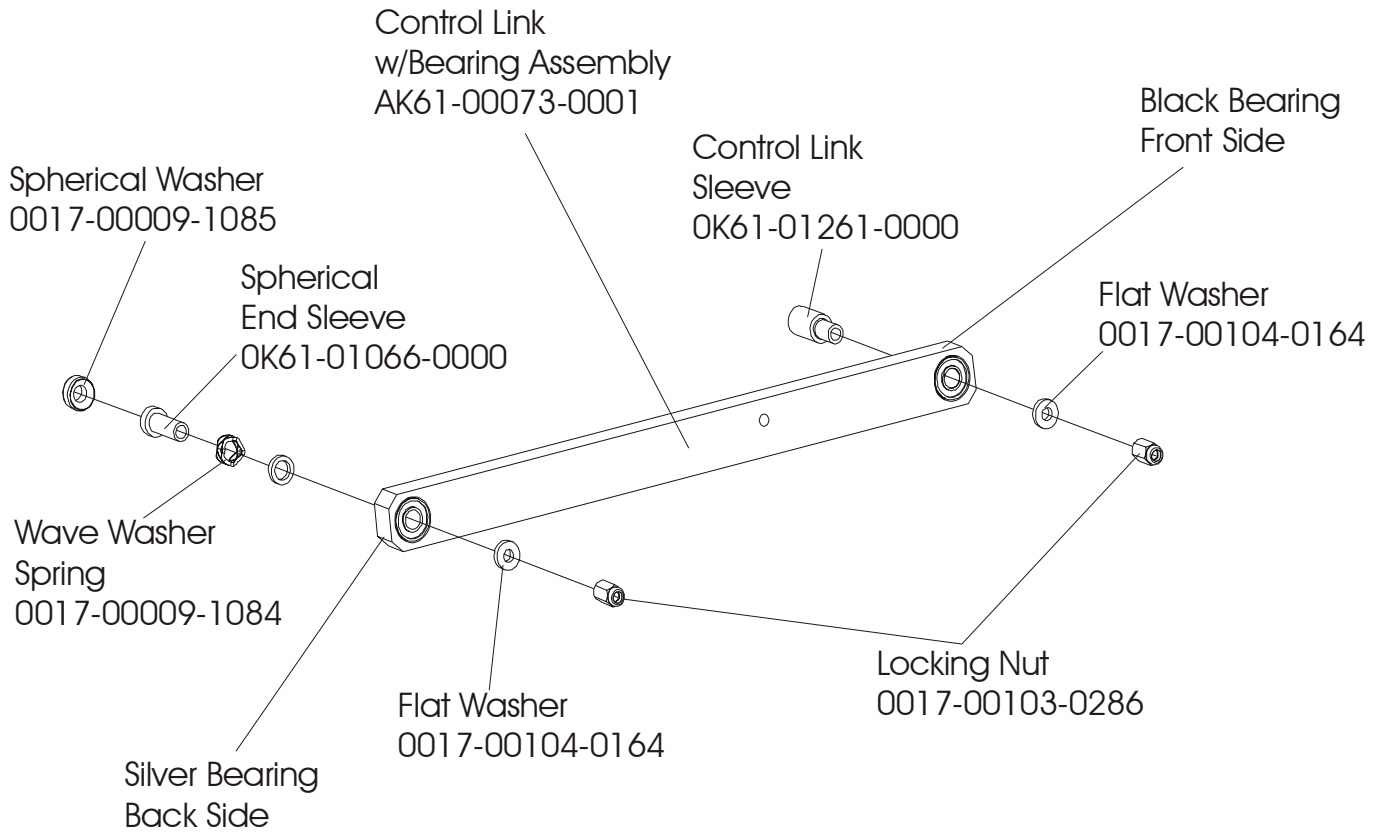

**91XW CROSS-TRAINER  
ROLLER ASSEMBLY**

**91XW-0XXX-01  
S/N XTG100000 and UP**

**91XW CROSS-TRAINER**

**91XW-0XXX-01**

**CRANKSHAFT ASSEMBLY – AK61-00157-0002**

**S/N XTG100000 and UP**

DRIVE LINKAGE ASSEMBLY

S/N XTG10000 and UP

**91XW CROSS-TRAINER**

**91XW-0XXX-01**

**ANTI LIFT BRACKET & OUTER PEDAL COVERS**

**S/N XTG10000 and UP**

CLEVIS & FRONT FRAME COVERS

S/N XTG10000 and UP

PEDAL LEVER ASSEMBLY